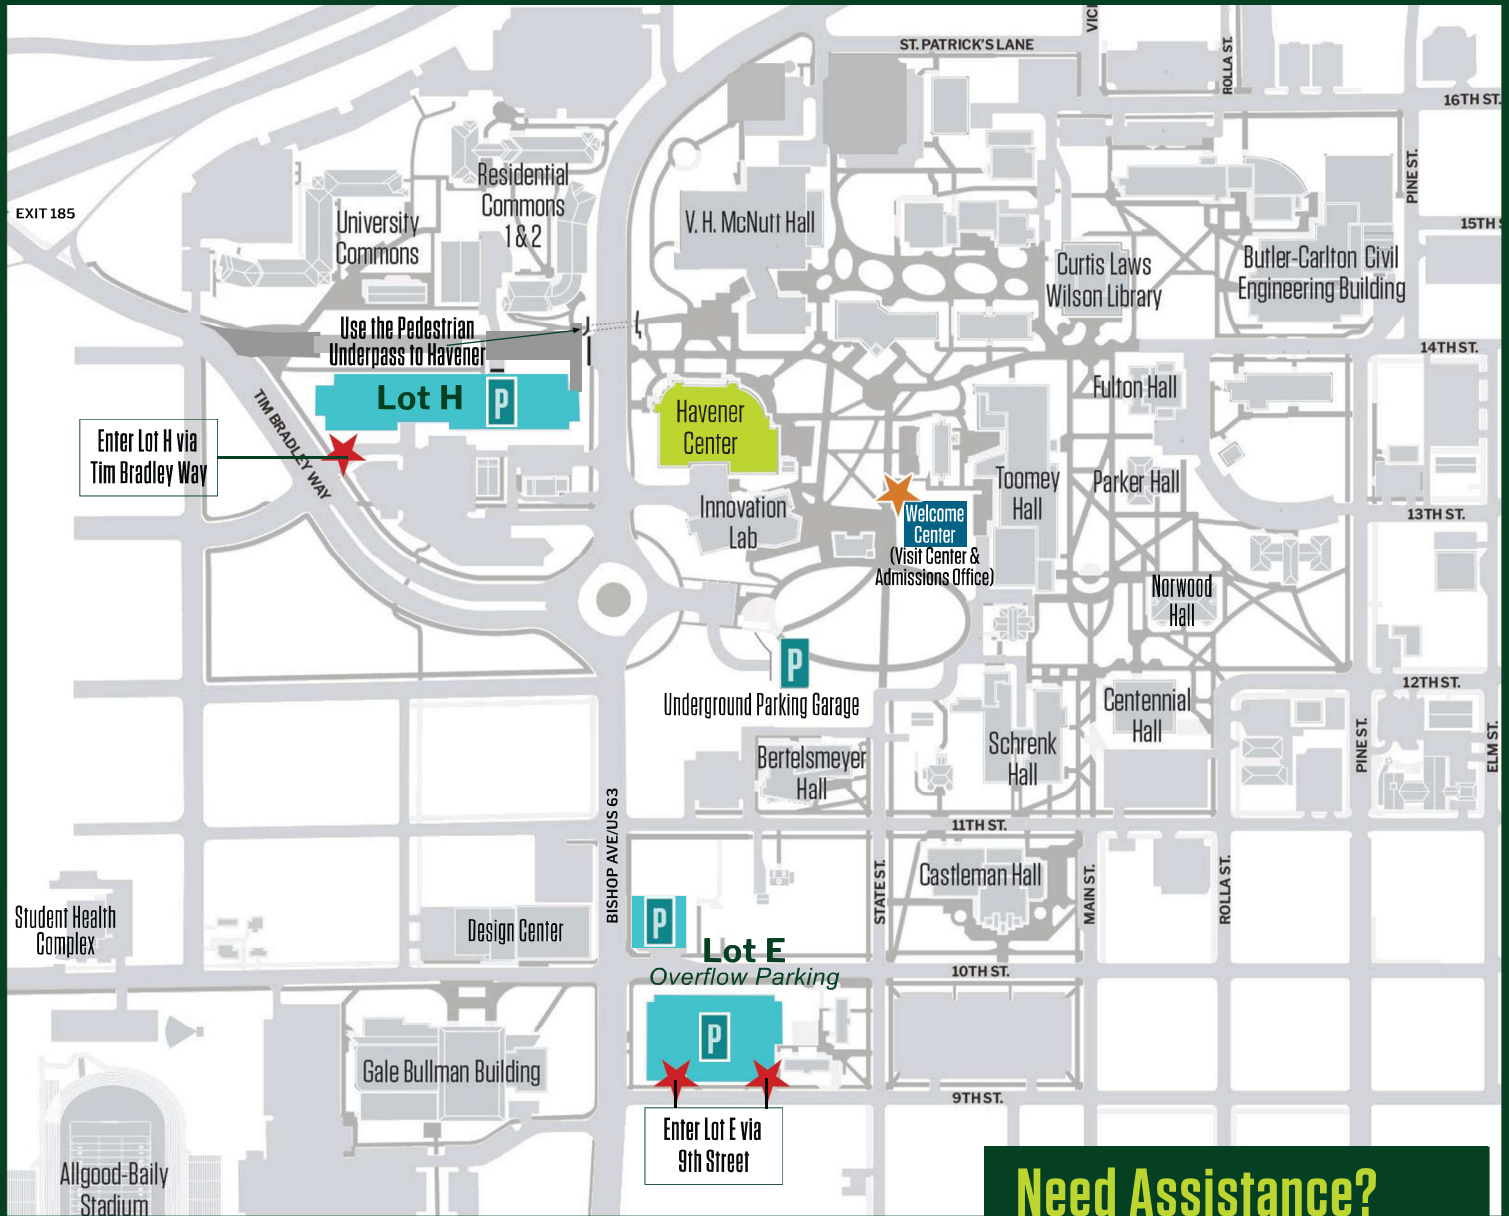

July 10, 2026

Discover Day

9:00 - 3:30

Please display this parking pass on the FRONT dash of your vehicle. See map on reverse side for visitor parking information.

MISSOURI S&T

DISCOVER DAY PARKING MAP

Need Assistance?

Admissions Offices	573-341-6731 Welcome Center
Parking Lot Operations	573-341-4303
University Police	573-341-4300

Discover Day visitors are permitted to park in any parking spot in Lot H on their event date. After parking in Lot H, visitors are encouraged to use the Pedestrian Underpass by Residential Commons to get to the Welcome Center. If there are no available parking spaces in Lot H, overflow parking is available in Lot E. If you park in Lot E, please proceed to the crosswalk at 10th and State St, turn left and walk towards the Welcome Center.

Visitors needing accessible parking may park in the underground parking garage located at 699 Tim Bradley Way. To avoid a parking ticket violation, visitors are required to use the adjacent QR parking code for entrance to the parking garage.

Check-in for the event is located in the Welcome Center.

Accessible Parking QR code

Use for entry at garage